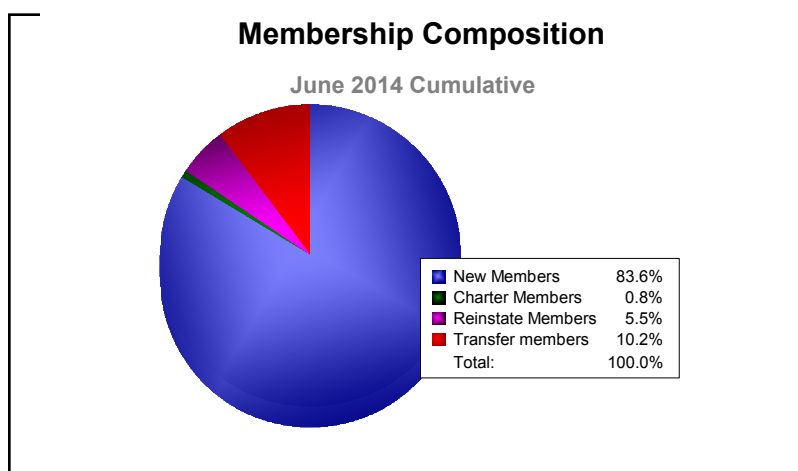

Year	New Clubs	Dropped Clubs	Gain/ Loss Clubs	New Members	Charter Members	Reinstate Members	Transfer Members	Total Member Added	Total Members Dropped	Gain/ Loss Members
2009-2010	0	-1	-1	120	0	6	21	147	-160	-13
2010-2011	0	-2	-2	103	0	6	15	124	-158	-34
2011-2012	0	-3	-3	92	0	6	14	112	-170	-58
2012-2013	0	0	0	109	0	12	14	135	-158	-23
2013-2014	0	-1	-1	107	1	7	13	128	-146	-18
Average	0	-1	-1	106	0	7	15	129	-158	-29