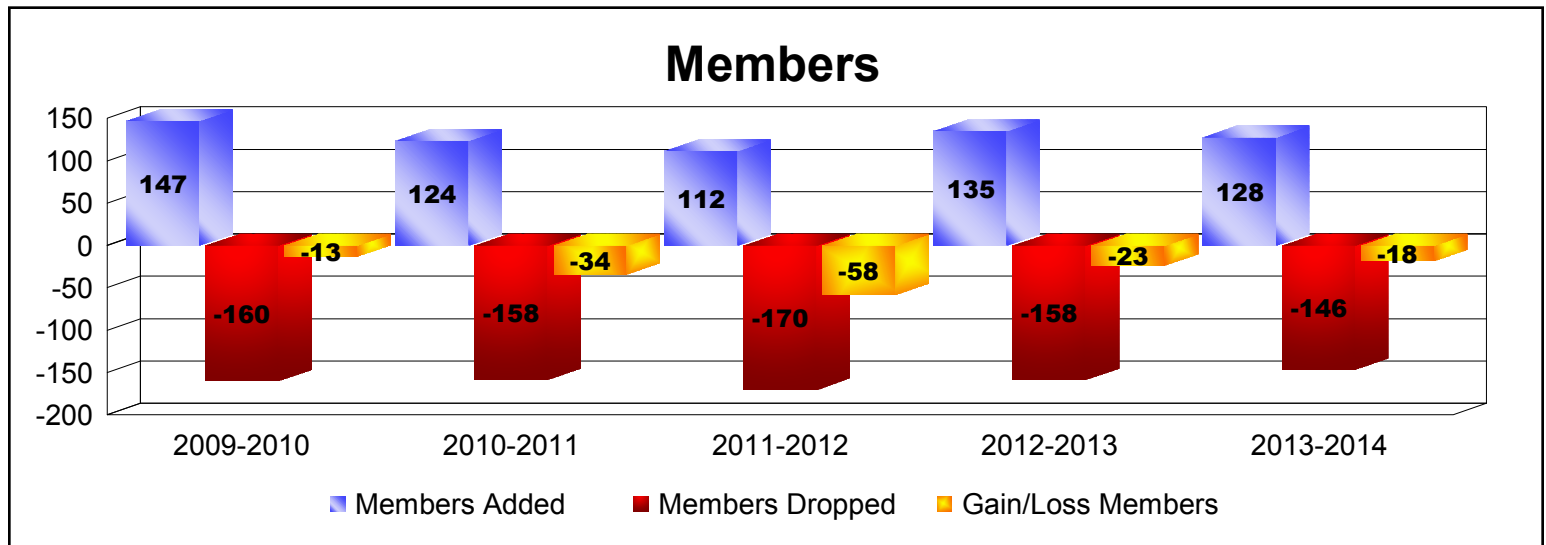

Year	New Clubs	Dropped Clubs	Gain/ Loss Clubs	New Members	Charter Members	Reinstate Members	Transfer Members	Total Member Added	Total Members Dropped	Gain/ Loss Members
2009-2010	0	-1	-1	120	0	6	21	147	-160	-13
2010-2011	0	-2	-2	103	0	6	15	124	-158	-34
2011-2012	0	-3	-3	92	0	6	14	112	-170	-58
2012-2013	0	0	0	109	0	12	14	135	-158	-23
2013-2014	0	-1	-1	107	1	7	13	128	-146	-18
Average	0	-1	-1	106	0	7	15	129	-158	-29

Year	New Clubs	Dropped Clubs	Gain/ Loss Clubs	New Members	Charter Members	Reinstate Members	Transfer Members	Total Member Added	Total Members Dropped	Gain/ Loss Members
2009-2010	0	0	0	1	0	0	0	1	0	1
2010-2011	0	0	0	0	0	0	0	0	-1	-1
2011-2012	0	0	0	0	0	0	0	0	0	0
2012-2013	0	0	0	0	0	0	0	0	-2	-2
2013-2014	0	0	0	0	0	0	0	0	0	0
Average	0	0	0	0	0	0	0	0	-1	0