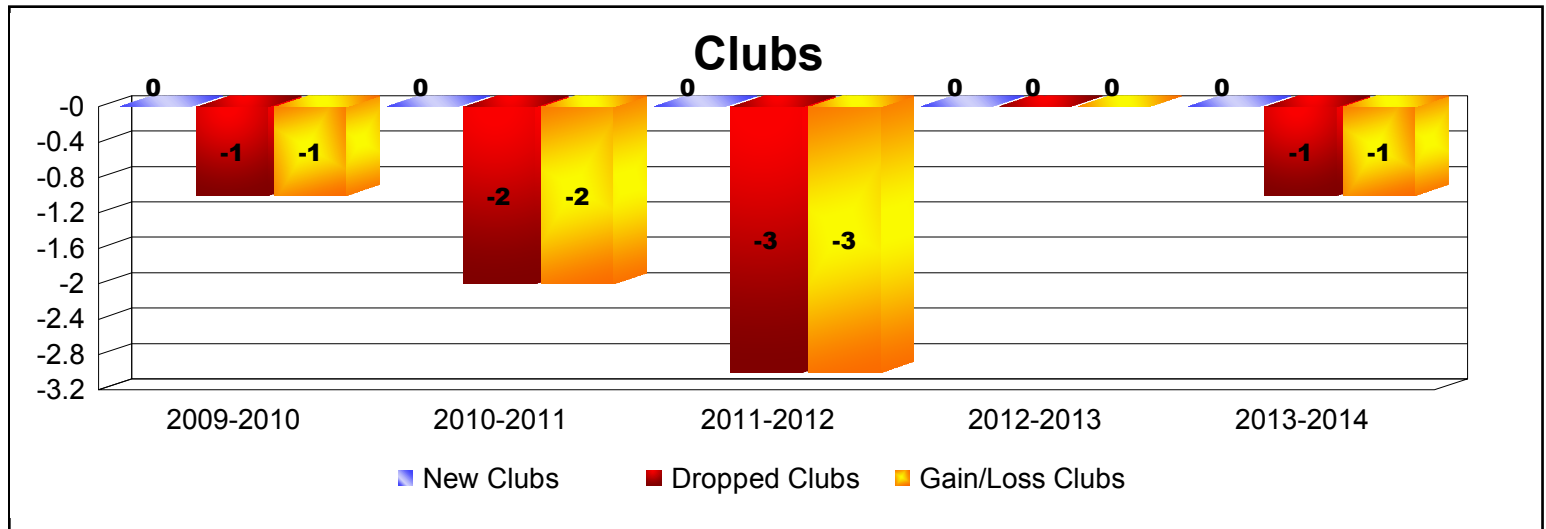

Year	New Clubs	Dropped Clubs	Gain/ Loss Clubs	New Members	Charter Members	Reinstate Members	Transfer Members	Total Member Added	Total Members Dropped	Gain/ Loss Members
2009-2010	0	-1	-1	120	0	6	21	147	-160	-13
2010-2011	0	-2	-2	103	0	6	15	124	-158	-34
2011-2012	0	-3	-3	92	0	6	14	112	-170	-58
2012-2013	0	0	0	109	0	12	14	135	-158	-23
2013-2014	0	-1	-1	107	1	7	13	128	-146	-18
Average	0	-1	-1	106	0	7	15	129	-158	-29

Year	New Clubs	Dropped Clubs	Gain/ Loss Clubs	New Members	Charter Members	Reinstate Members	Transfer Members	Total Member Added	Total Members Dropped	Gain/ Loss Members
2009-2010	0	0	0	1	0	0	0	1	0	1
2010-2011	0	0	0	0	0	0	0	0	-1	-1
2011-2012	0	0	0	0	0	0	0	0	0	0
2012-2013	0	0	0	0	0	0	0	0	-2	-2
2013-2014	0	0	0	0	0	0	0	0	0	0
Average	0	0	0	0	0	0	0	0	-1	0