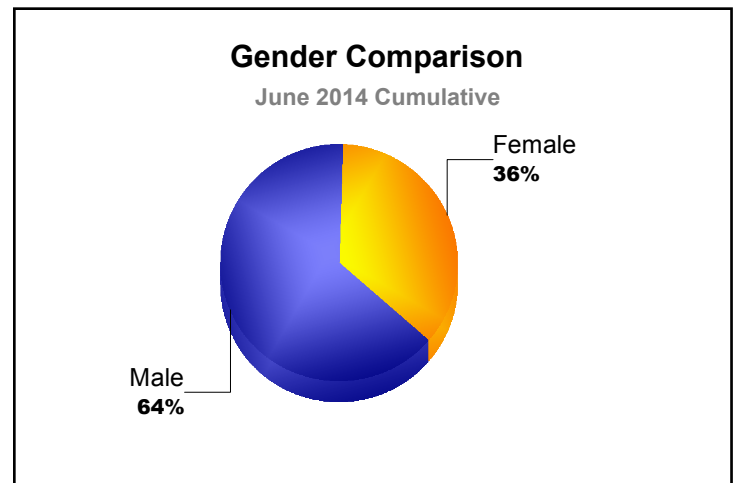

Year	New Clubs	Dropped Clubs	Gain/ Loss Clubs	New Members	Charter Members	Reinstate Members	Transfer Members	Total Member Added	Total Members Dropped	Gain/ Loss Members
2009-2010	0	-1	-1	120	0	6	21	147	-160	-13
2010-2011	0	-2	-2	103	0	6	15	124	-158	-34
2011-2012	0	-3	-3	92	0	6	14	112	-170	-58
2012-2013	0	0	0	109	0	12	14	135	-158	-23
2013-2014	0	-1	-1	107	1	7	13	128	-146	-18
Average	0	-1	-1	106	0	7	15	129	-158	-29